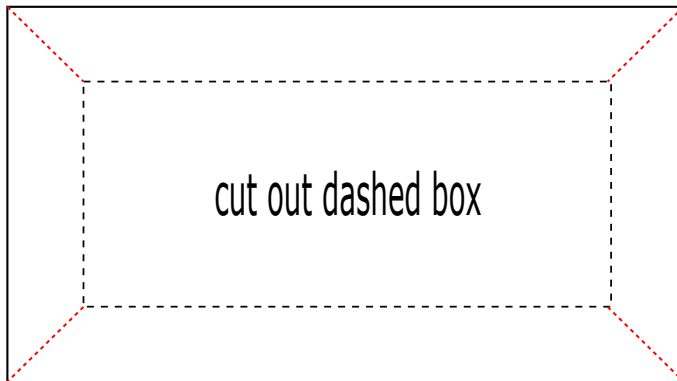

SSOL Smile Mask

Cut 1 Exterior
Cut 1 Lining
Cut 2 elastics (30cm x 2)
Cut 1 clear vinyl (7cm x 11cm)

Sewing Seeds of Love Patterns & Workshops

Note: Please ensure that the you measure the 1" test square. It should be exactly 1".