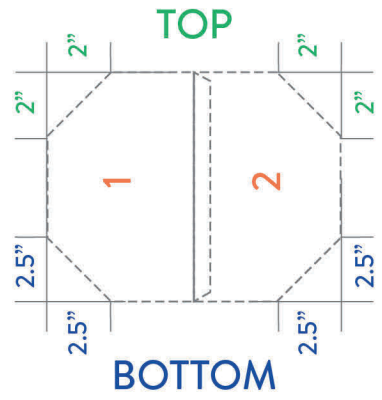

ADULTS / CHILDREN

Dimensions

Rectangle: 10" x 6.5"

Mask: 8" x 2.5"

Nose Flap: 1.5"

Chin Flap: 1.5"

PRINT THIS PAGE

@100%

on 8.5" x 11" / A4

ADULT M

Dimensions

Rectangle: 10.5" x 8"

Mask: 8" x 3"

Nose Flap: 1.5"

Chin Flap: 2"

PRINT THIS PAGE

@ 100%
on 8.5" x 11" / A4

ADULT L / OVER N-95

Dimensions

Rectangle: 11.5" x 9"

Mask: 8.5" x 3.25"

Nose Flap: 2.25"

Chin Flap: 2.25"

PRINT THIS PAGE

@100%
on 8.5" x 11" / A4

DOLL

Dimensions

Mask: 7" x 4"

Finished: 5" x 1.5"

PRINT THIS PAGE

@ 100%
on 8.5" x 11" / A4

TOP/BOTTOM