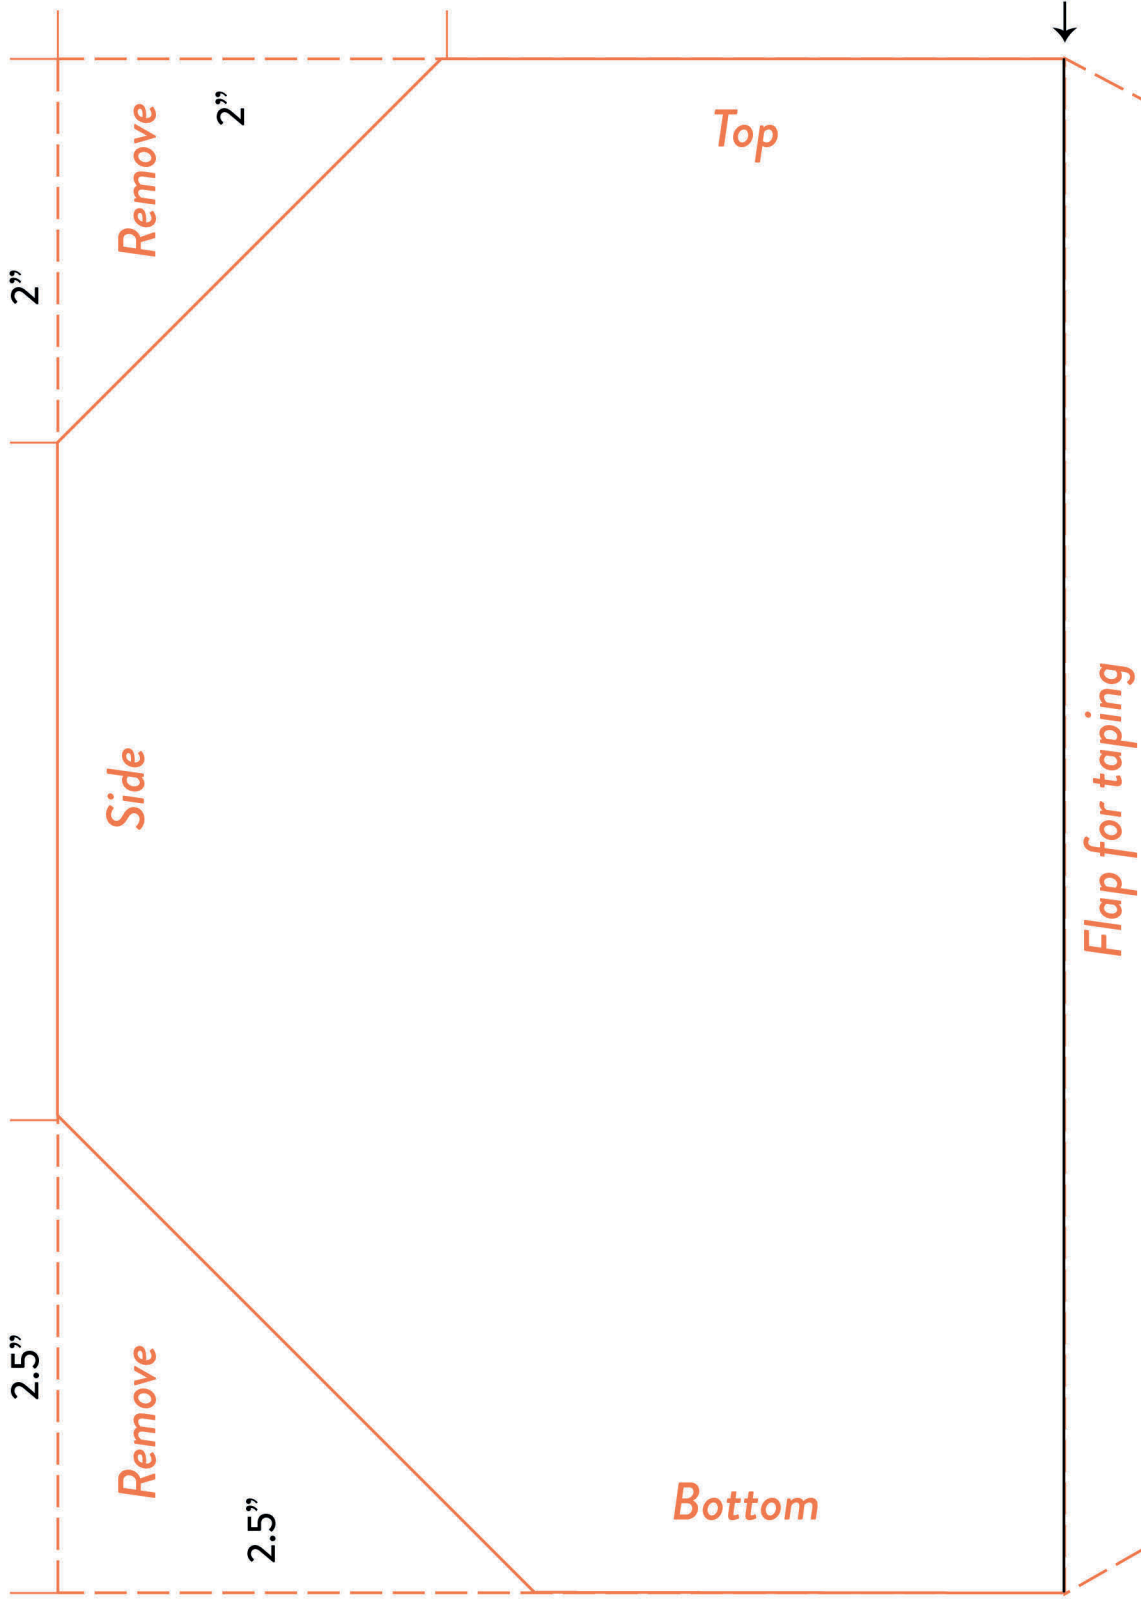

ADULTS / CHILDREN

Dimensions

Rectangle: 10" x 6.5"

Mask: 8" x 2.5"

Nose Flap: 1.5"

Chin Flap: 1.5"

PRINT THIS PAGE

@100%

on 8.5" x 11" / A4

ADULT M

Dimensions

Rectangle: 10.5" x 8"

Mask: 8" x 3"

Nose Flap: 1.5"

Chin Flap: 2"

PRINT THIS PAGE

@ 100%
on 8.5" x 11" / A4

ADULT L / OVER N-95

Dimensions

Rectangle: 11.5" x 9"

Mask: 8.5" x 3.25"

Nose Flap: 2.25"

Chin Flap: 2.25"

PRINT THIS PAGE

@100%
on 8.5" x 11" / A4

DOLL

Dimensions

Mask: 7" x 4"

Finished: 5" x 1.5"

PRINT THIS PAGE

@ 100%
on 8.5" x 11" / A4

TOP/BOTTOM