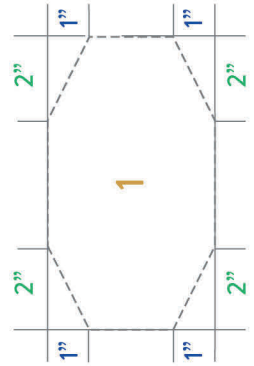

on 8.5" x 11" / A4

ADULT M

Dimensions

Rectangle: 10.5" x 8"

Mask: 8" x 3"

Nose Flap: 1.5"

Chin Flap: 2"

PRINT THIS PAGE

@ 100%
on 8.5" x 11" / A4

ADULT L / OVER N-95

Dimensions

Rectangle: 11.5" x 9"

Mask: 8.5" x 3.25"

Nose Flap: 2.25"

Chin Flap: 2.25"

PRINT THIS PAGE

@100%
on 8.5" x 11" / A4

DOLL

Dimensions

Mask: 7" x 4"

Finished: 5" x 1.5"

PRINT THIS PAGE

@ 100%
on 8.5" x 11" / A4

TOP/BOTTOM

SIDE