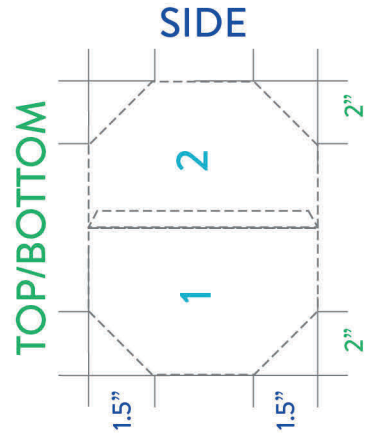

ADULTS / CHILDREN

Dimensions

Rectangle: 10" x 6.5"

Mask: 8" x 2.5"

Nose Flap: 1.5"

Chin Flap: 1.5"

PRINT THIS PAGE

@100%

on 8.5" x 11" / A4

ADULT M

Dimensions

Rectangle: 10.5" x 8"

Mask: 8" x 3"

Nose Flap: 1.5"

Chin Flap: 2"

PRINT THIS PAGE

@ 100%
on 8.5" x 11" / A4

ADULT L / OVER N-95

Dimensions

Rectangle: 11.5" x 9"

Mask: 8.5" x 3.25"

Nose Flap: 2.25"

Chin Flap: 2.25"

PRINT THIS PAGE

@100%
on 8.5" x 11" / A4

DOLL

Dimensions

Mask: 7" x 4"

Finished: 5" x 1.5"

PRINT THIS PAGE

@ 100%
on 8.5" x 11" / A4

TOP/BOTTOM