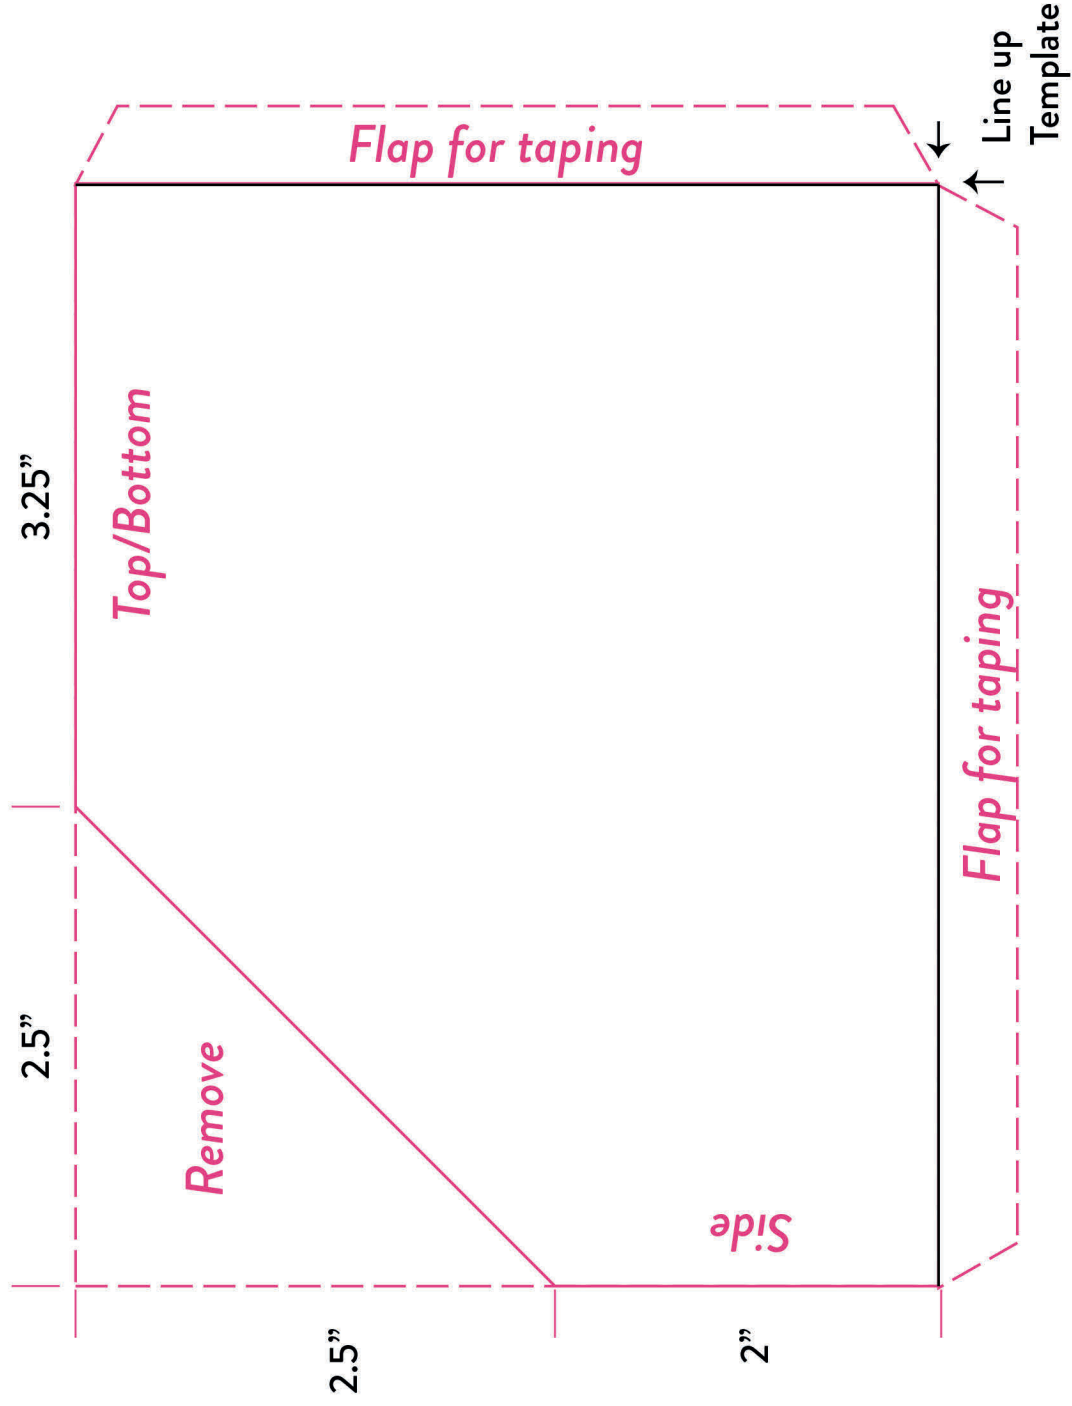

ADULTS / CHILDREN

Dimensions

Rectangle: 10" x 6.5"

Mask: 8" x 2.5"

Nose Flap: 1.5"

Chin Flap: 1.5"

PRINT THIS PAGE

@100%

on 8.5" x 11" / A4

ADULT M

Dimensions

Rectangle: 10.5" x 8"

Mask: 8" x 3"

Nose Flap: 1.5"

Chin Flap: 2"

PRINT THIS PAGE

@ 100%
on 8.5" x 11" / A4

ADULT L / OVER N-95

Dimensions

Rectangle: 11.5" x 9"

Mask: 8.5" x 3.25"

Nose Flap: 2.25"

Chin Flap: 2.25"

PRINT THIS PAGE

@100%
on 8.5" x 11" / A4

DOLL

Dimensions

Mask: 7" x 4"

Finished: 5" x 1.5"

PRINT THIS PAGE

@ 100%
on 8.5" x 11" / A4

TOP/BOTTOM