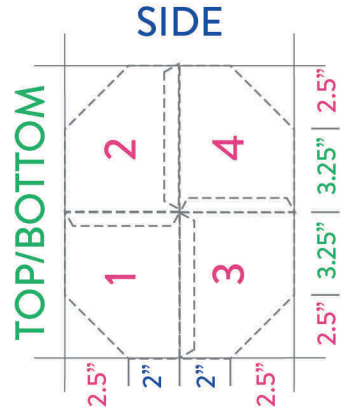

ADULTS / CHILDREN

Dimensions

Rectangle: 10" x 6.5"

Mask: 8" x 2.5"

Nose Flap: 1.5"

Chin Flap: 1.5"

PRINT THIS PAGE

@100%

on 8.5" x 11" / A4

ADULT M

Dimensions

Rectangle: 10.5" x 8"

Mask: 8" x 3"

Nose Flap: 1.5"

Chin Flap: 2"

PRINT THIS PAGE

@ 100%
on 8.5" x 11" / A4

ADULT L / OVER N-95

Dimensions

Rectangle: 11.5" x 9"

Mask: 8.5" x 3.25"

Nose Flap: 2.25"

Chin Flap: 2.25"

PRINT THIS PAGE

@100%
on 8.5" x 11" / A4

DOLL

Dimensions

Mask: 7" x 4"

Finished: 5" x 1.5"

PRINT THIS PAGE

@ 100%
on 8.5" x 11" / A4

TOP/BOTTOM