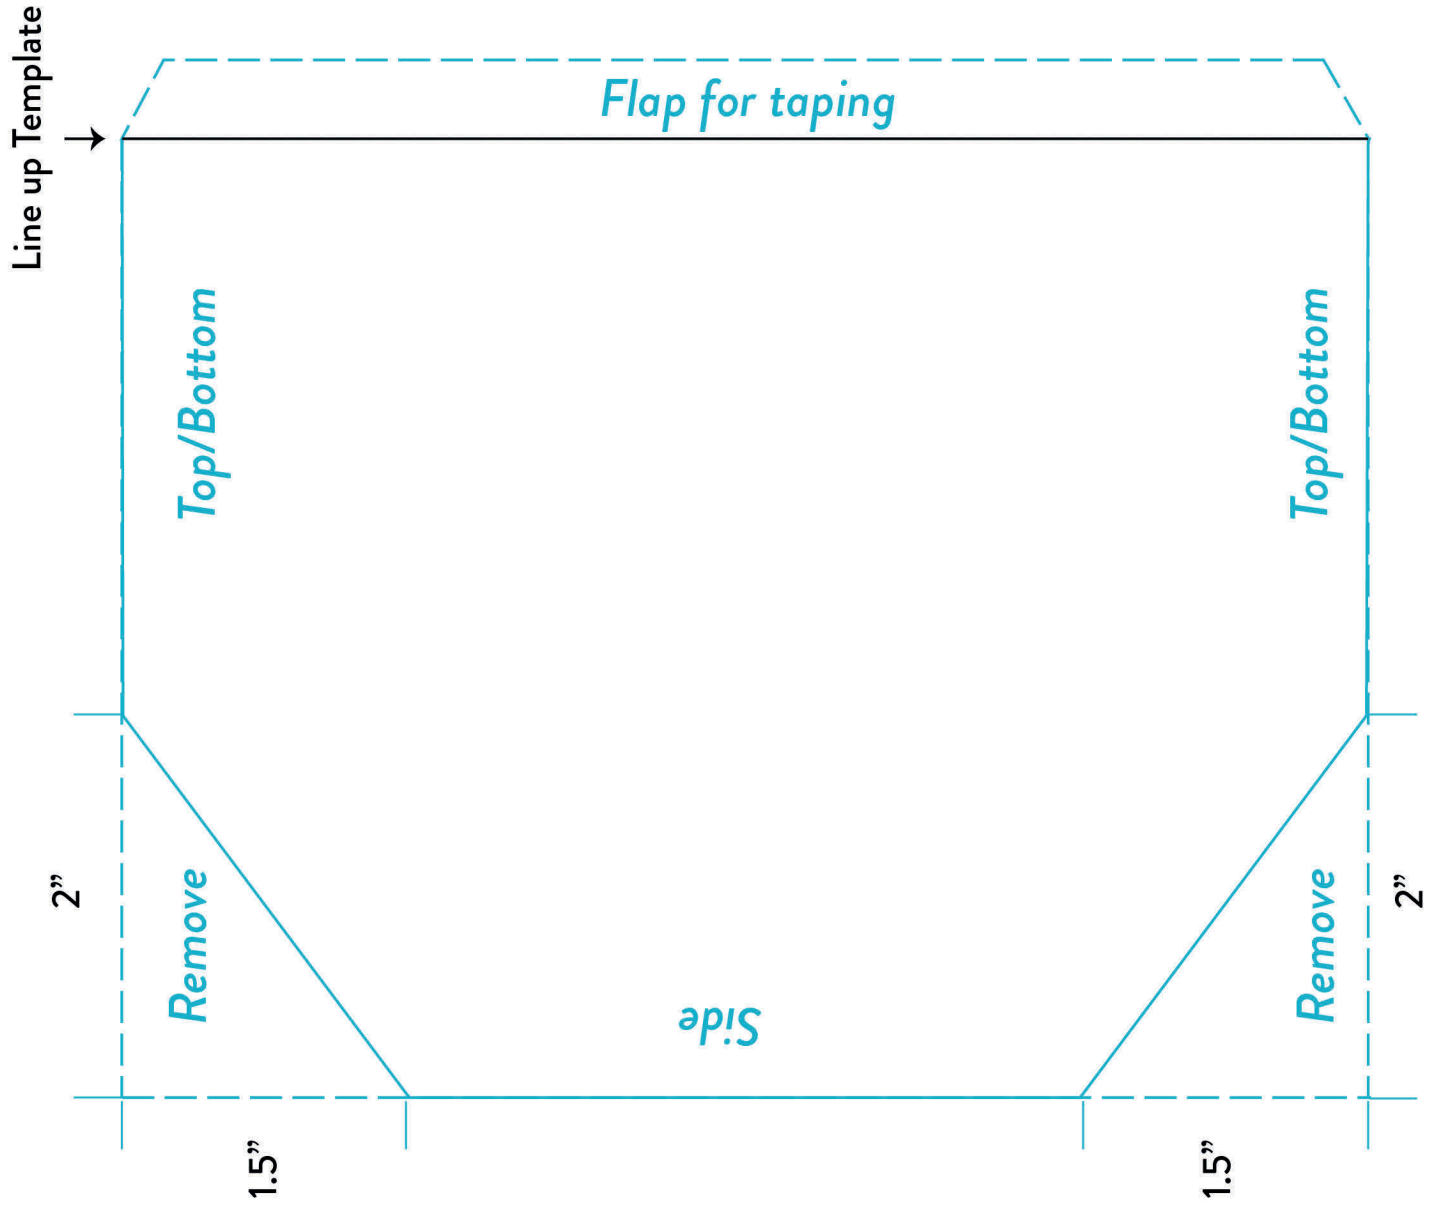

ADULTS / CHILDREN

Dimensions

Rectangle: 10" x 6.5"

Mask: 8" x 2.5"

Nose Flap: 1.5"

Chin Flap: 1.5"

PRINT THIS PAGE

@100%

on 8.5" x 11" / A4

ADULT M

Dimensions

Rectangle: 10.5" x 8"

Mask: 8" x 3"

Nose Flap: 1.5"

Chin Flap: 2"

PRINT THIS PAGE

@ 100%
on 8.5" x 11" / A4

ADULT L / OVER N-95

Dimensions

Rectangle: 11.5" x 9"

Mask: 8.5" x 3.25"

Nose Flap: 2.25"

Chin Flap: 2.25"

PRINT THIS PAGE

@100%
on 8.5" x 11" / A4

DOLL

Dimensions

Mask: 7" x 4"

Finished: 5" x 1.5"

PRINT THIS PAGE

@ 100%
on 8.5" x 11" / A4

TOP/BOTTOM